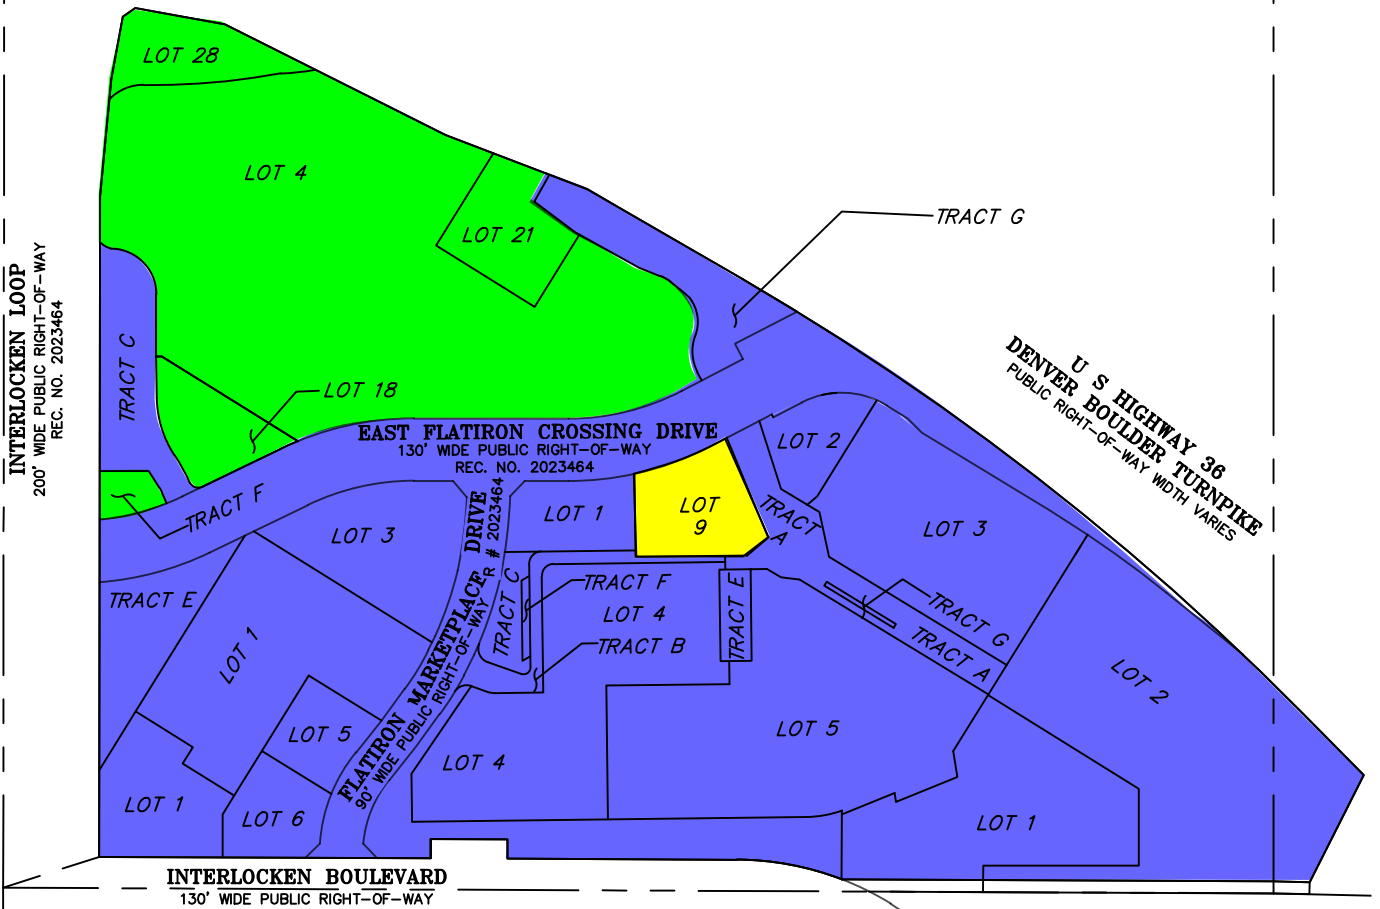

EXHIBIT LEGEND

- BROOMFIELD VILLAGE DISTRICT NO. 2
- FLATIRON MARKETPLACE DISTRICT
- NOT A PART OF A DISTRICT

1 inch = 400 ft.

NOTE: THIS DRAWING DOES NOT REPRESENT A MONUMENTED LAND SURVEY